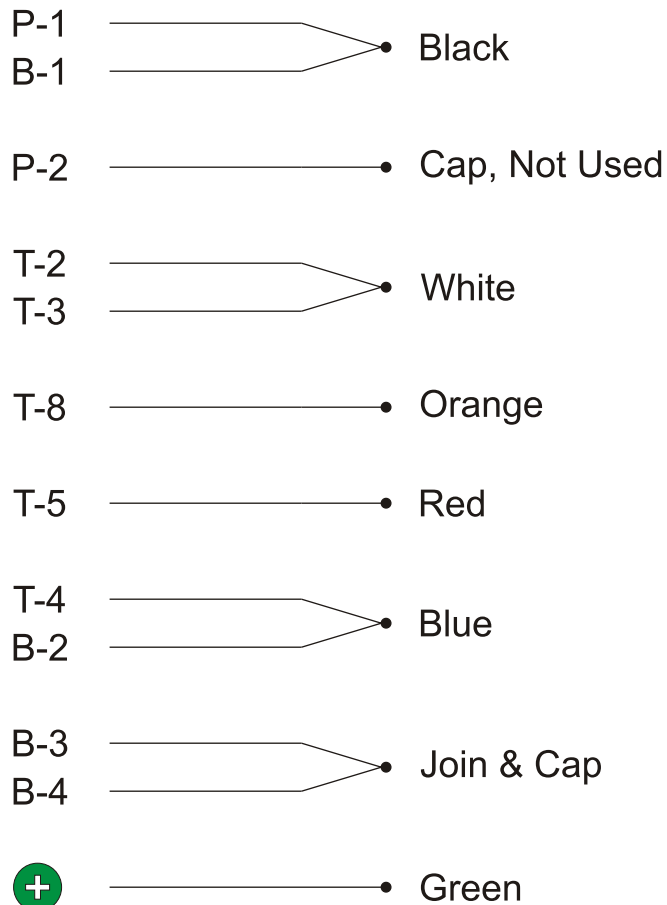

It's the Good Life...

Salzer Switch

Leeson 1-1/2 HP
model #116940

120 volt

240 volt

Motor connections

Motor connections

T-5 & T-8 are rotation leads