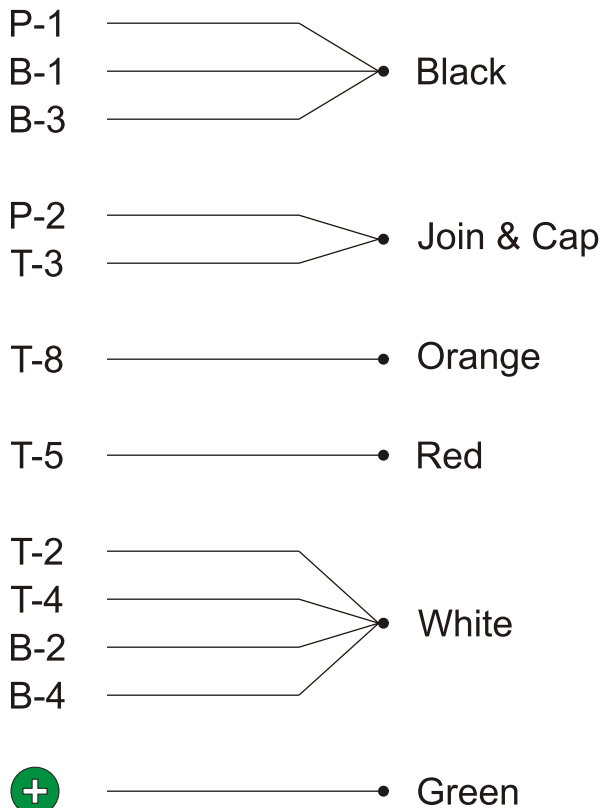

It's the Good Life...

Salzer Switch

Leeson 1-1/2 HP
model #116940

120 volt

240 volt

Motor connections

Motor connections

T-5 & T-8 are rotation leads