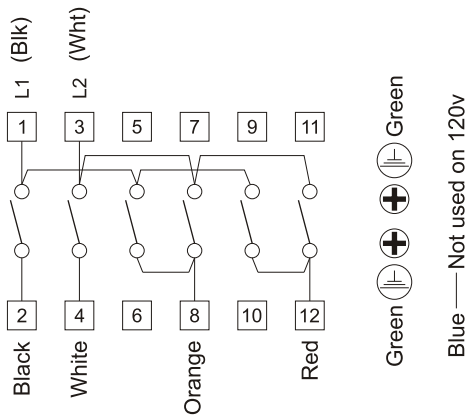

It's the Good Life...

Salzer Switch

Leeson 1-1/2 HP
model #116940

120 volt

240 volt

Motor connections

Motor connections

T-5 & T-8 are rotation leads