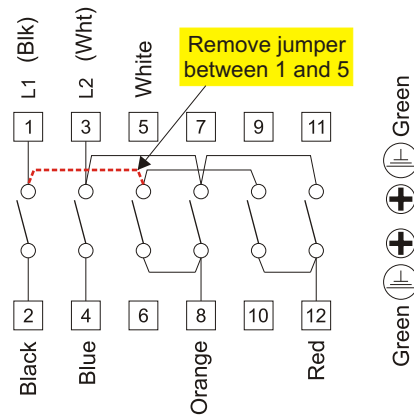

It's the Good Life...

Salzer Switch

Leeson 1-1/2 HP
model #116940

120 volt

240 volt

Motor connections

Motor connections

T-5 & T-8 are rotation leads