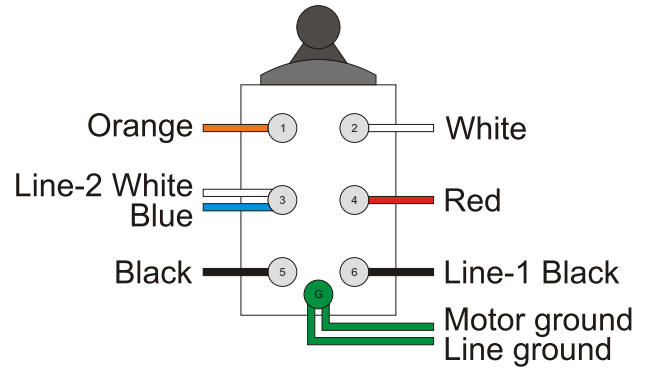

*It's the Good Life...*

Leeson 1-1/2 HP  
model #110495

120 volt

240 volt

Motor connections

Motor connections

T-5 & T-8 are rotation leads