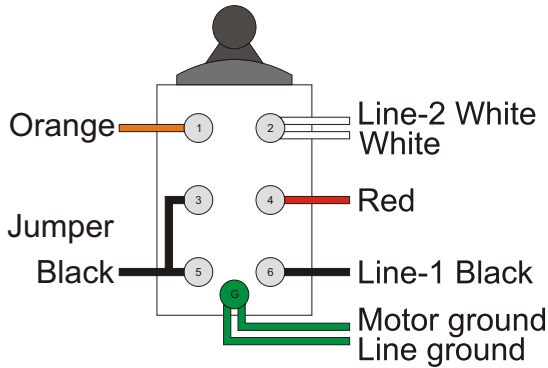

*It's the Good Life...*

Leeson 1-1/2 HP  
model #110495

120 volt

240 volt

Motor connections

Motor connections

T-5 & T-8 are rotation leads