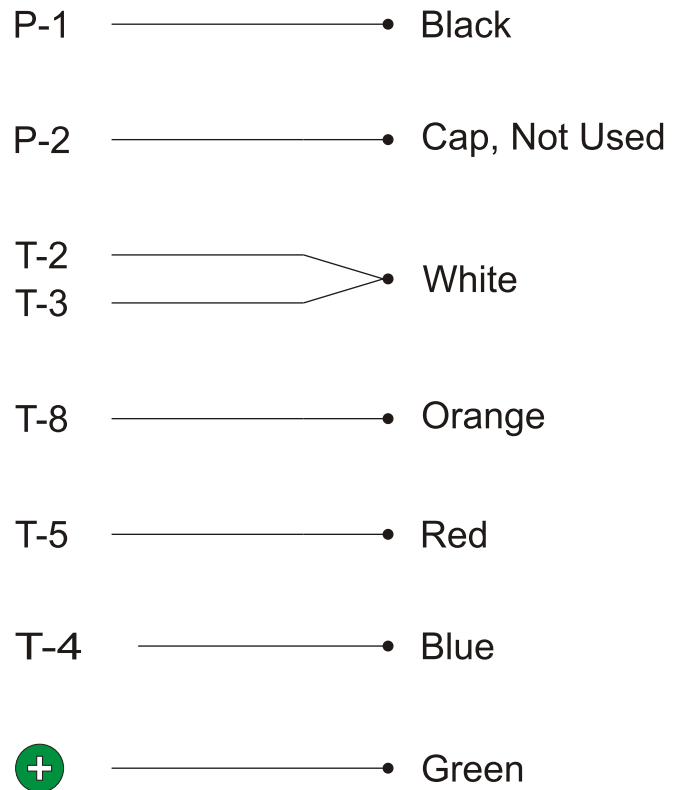

*It's the Good Life...*

Leeson 1-1/2 HP  
model #110495

120 volt

240 volt

Motor connections

Motor connections

T-5 & T-8 are rotation leads