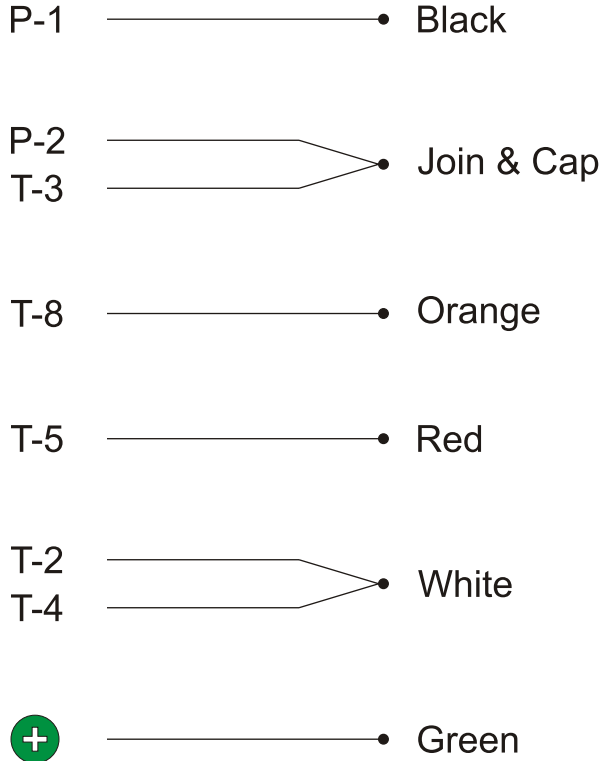

*It's the Good Life...*

Leeson 1-1/2 HP  
model #110495

120 volt

240 volt

Motor connections

Motor connections

T-5 & T-8 are rotation leads