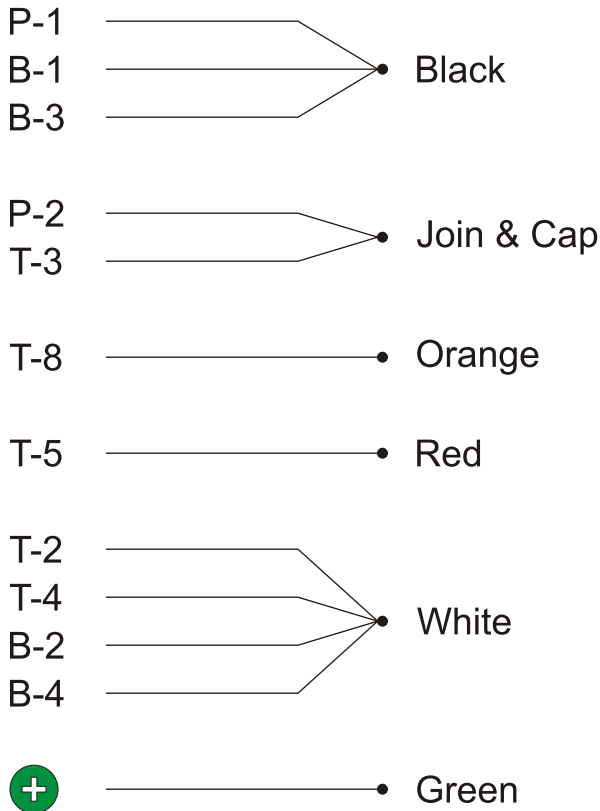

It's the Good Life...

Leeson 1-1/2 HP
model #116940

120 volt

240 volt

Motor connections

Motor connections

T-5 & T-8 are rotation leads