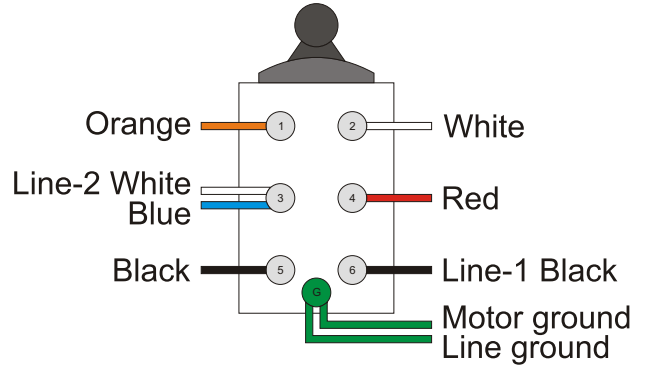

It's the Good Life...

Leeson 1-1/2 HP
model #116940

120 volt

240 volt

Motor connections

Motor connections

T-5 & T-8 are rotation leads