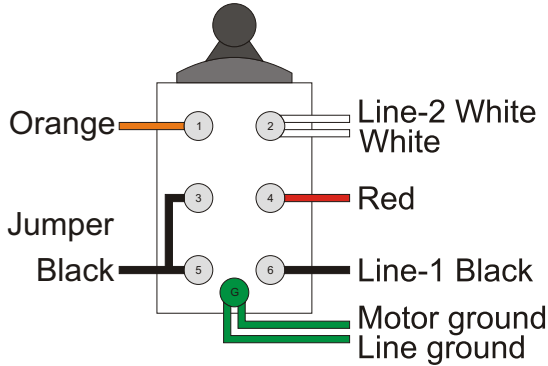

It's the Good Life...

Leeson 1-1/2 HP
model #116940

120 volt

240 volt

Motor connections

Motor connections

T-5 & T-8 are rotation leads