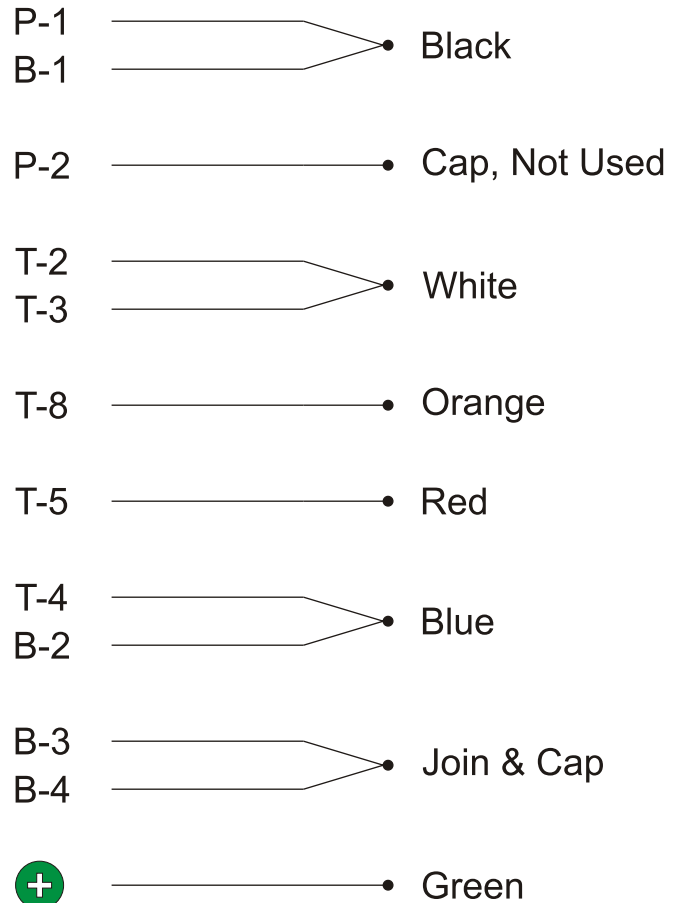

It's the Good Life...

Leeson 1-1/2 HP
model #116940

120 volt

240 volt

Motor connections

Motor connections

T-5 & T-8 are rotation leads