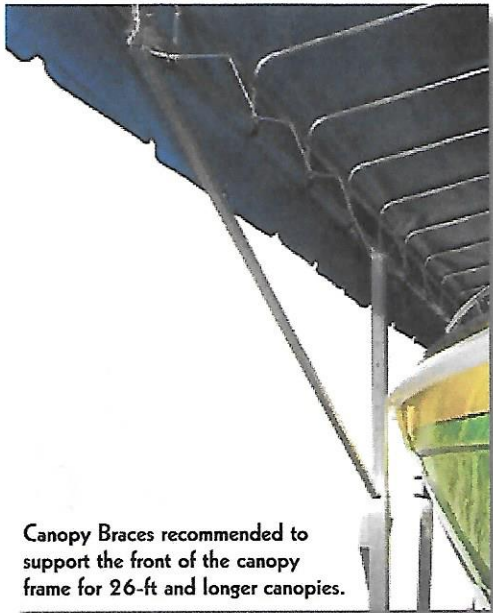

BOAT LIFT CANOPIES

Canopy Braces recommended to support the front of the canopy frame for 26-ft and longer canopies.

Optional Canopy Braces

SeaMark™ FABRIC TARP COLORS

HEMLOCK
TWEED

LINEN
TWEED

CADET
GRAY

DUBONNET
TWEED

BLACK

ROYAL BLUE
TWEED

*Remember, if it has to be waterproof,
it has to be SeaMark™*

Sliding Canopy End

Sliding end adjusts for easier tarp installation and removal.

VINYL TARP COLORS

WHITE

BLUE

GRAY

GREEN

TAN

Canopy Skirt Extensions

Skirt Extensions for the canopy tarp will provide additional protection for your boat from the sun, wind, rain and other damaging elements.

Additional depth with taller height allows entering the lift without lowering the tower. The tarp skirt is secured to prevent blowing in the wind.