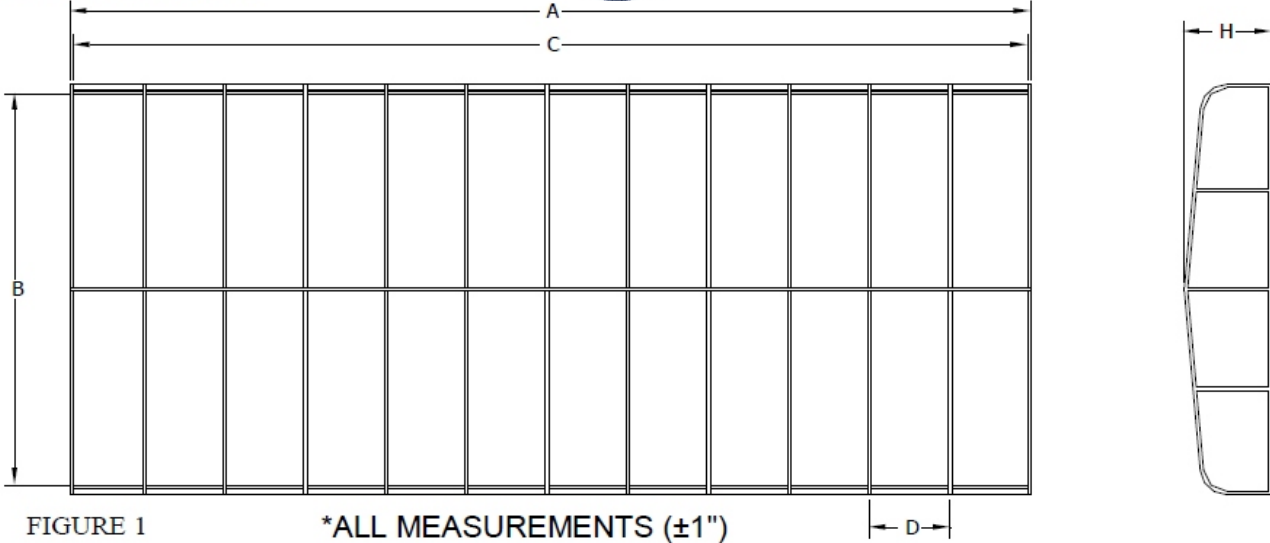

D.H. Docks, LLC
 218.963.2566
 FAX: 218.963.1144
 docks@dhdocks.com

Attn: _____

DuraLift Frame Detail Sheet

PART NO.	SIZE	OVERALL LENGTH "A"	INSIDE WIDTH "B"	SIDE RAIL LENGTH "C"	OUTSIDE WIDTH "E"
DL2000096	20' X 96"	20'	96"	19' 8"	100"
DL1200108	12' X 108"	12'	108"	11' 8"	112"
DL1300108	13' X 108"	13'	108"	12' 8"	112"
DL1400108	14' X 108"	14'	108"	13' 8"	112"
DL1800108	18' X 108"	18'	108"	17' 8"	112"
DL2000108	20' X 108"	20'	108"	19' 8"	112"
DL2200108	22' X 108"	22'	108"	21' 8"	112"
DL2400108	24' X 108"	24'	108"	23' 8"	112"
DL2600108	26' X 108"	26'	108"	25' 8"	112"
DL1200120	12' X 120"	12'	116"	11' 8"	120"
DL2000120	20' X 120"	20'	116"	19' 8"	120"
DL2200120	22' X 120"	22'	116"	21' 8"	120"
DL2400120	24' X 120"	24'	116"	23' 8"	120"
DL2600120	26' X 120"	26'	116"	25' 8"	120"
DL2800120	28' X 120"	28'	116"	27' 8"	120"
DL3000120	30' X 120"	30'	116"	29' 8"	120"
DL3600120	36' X 120"	36'	116"	35' 8"	120"
DL2000132	20' X 132"	20'	132"	19' 8"	138"
DL2400132	24' X 132"	24'	132"	23' 8"	138"
DL2600132	26' X 132"	26'	132"	25' 8"	138"
DL2800132	28' X 132"	28'	132"	27' 8"	138"
DL3000132	30' X 132"	30'	132"	29' 8"	138"
DL3200132	32' X 132"	32'	132"	31' 8"	138"
DL3400132	34' X 132"	34'	132"	33' 8"	138"
DL3600132	36' X 132"	36'	132"	35' 8"	138"
DL1000144	10' X 144"	10'	140"	9' 8"	144"
DL1800156	18' X 156"	18'	152"	17' 8"	156"

ATTACHMENT

Grommet strip with customer supplied zip ties.

OUTSIDE DIMENSIONS (See Figure 1)

- A _____ OVERALL LENGTH OF FRAME
- B _____ INSIDE WIDTH OF FRAME
- C _____ LENGTH OF SIDE RAILS (W/O ENDS)
- D _____ BOW SPACING
- E _____ OUTSIDE WIDTH OF FRAME
- H _____ HEIGHT
- _____ COLOR CODE